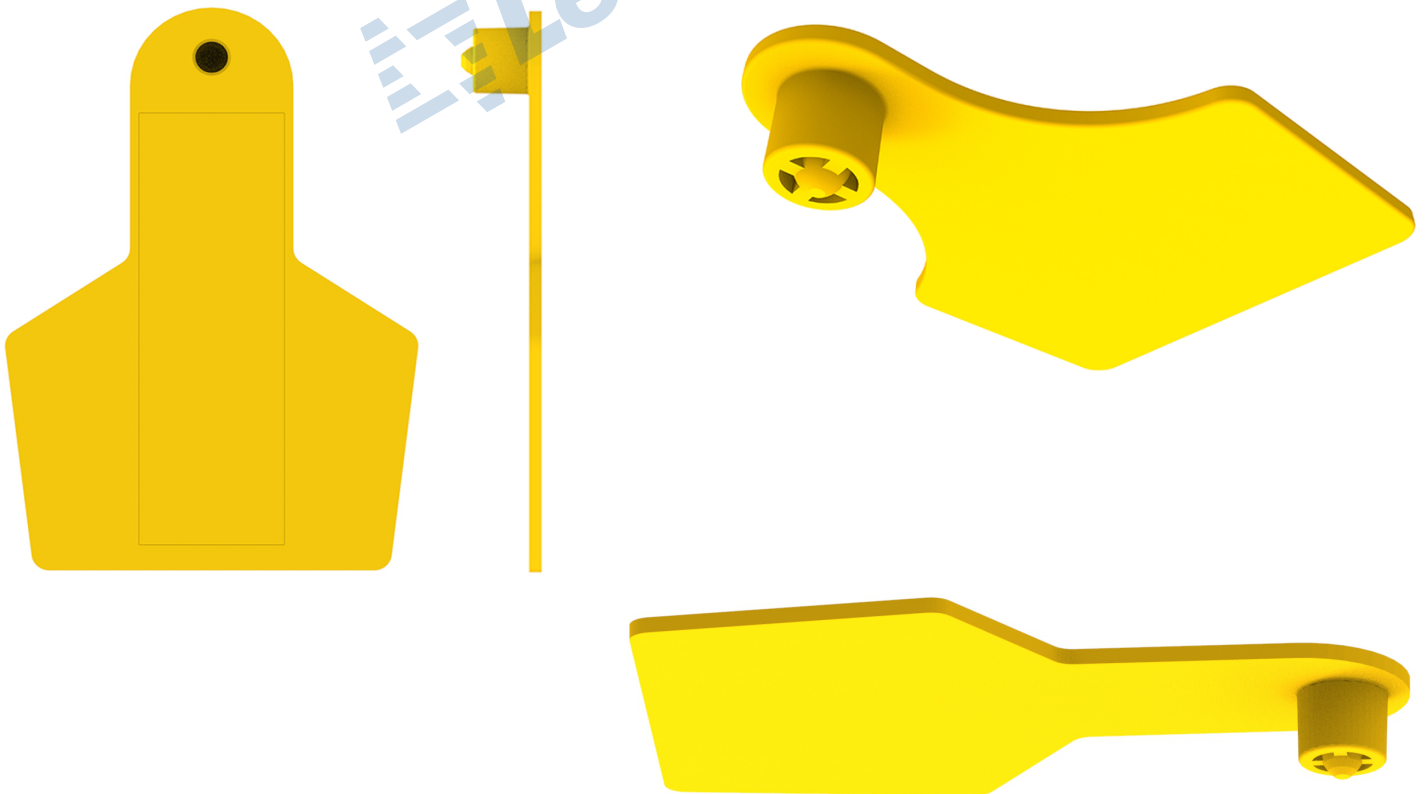

Physical Parameter

Size	Tag: 99×27×13.6mm/3.9×1.08×0.53inch (L×W×T) Stud: Dia 29×24.8mm/Dia1.15×0.98inch (Item: stud248)
Color	Yellow, other color customized
Antenna Material	PET+ Aluminum Etching
Surface Material	TPU, soft, environmental friendly and non-toxic
Installation	Ear Tag Plier
Operating Temperature	-30℃ ~ +85℃
Operating Humidity	20% ~ 90%RH
Package	Ear tag&stud/set, 100sets/bag,10bags/carton
Customized Service	Laser printing, EPC Pre-written, Color, Laser Printing, Chip&Inlay

Picture