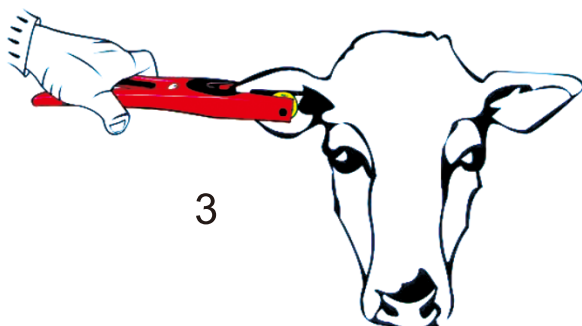

Physical Parameter

Size	Tag: 99×27×13.6mm/3.9×1.08×0.53inch (L×W×T) Stud: Dia 29×24.8mm/Dia1.15×0.98inch (Item: stud248)
Color	Yellow, other color customized
Antenna Material	PET+ Aluminum Etching
Surface Material	TPU, soft, environmental friendly and non-toxic
Installation	Ear Tag Plier
Operating Temperature	-30℃ ~ +85℃
Operating Humidity	20% ~ 90%RH
Package	Ear tag&stud/set, 100sets/bag,10bags/carton
Customized Service	Laser printing, EPC Pre-written, Color, Laser Printing, Chip&Inlay

Picture

Size

Installation

 Application

- Livestock animal identification
- Sheep, pigs and dog's tracking
- Intelligent cow management