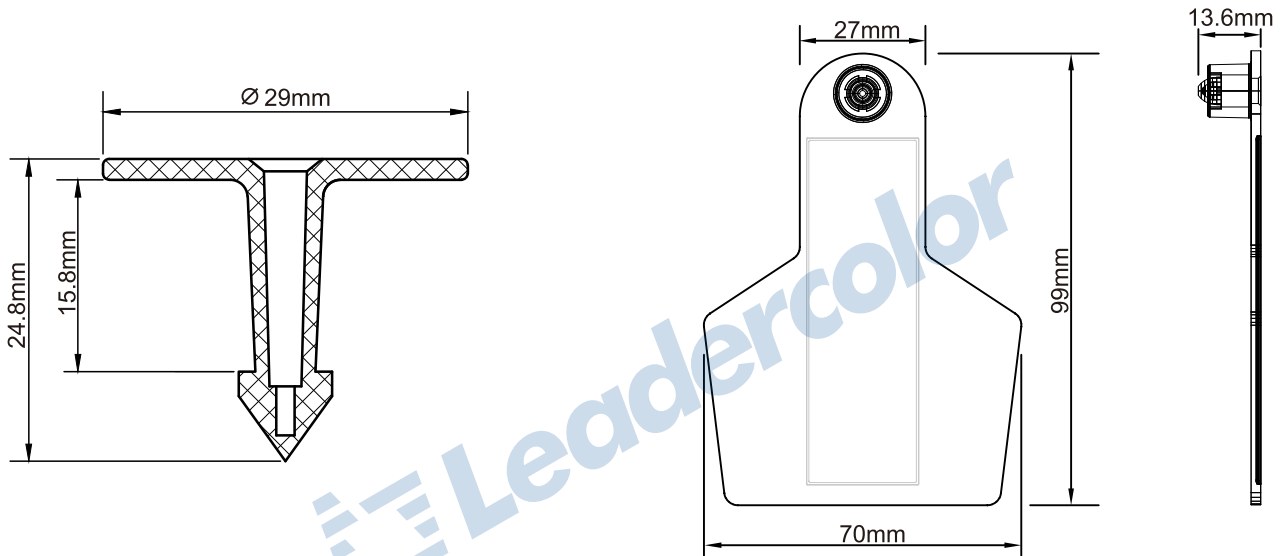

Physical Parameter

Size	Tag: 99×27×13.6mm/3.9×1.08×0.53inch (L×W×T) Stud: Dia 29×24.8mm/Dia1.15×0.98inch (Item: stud248)
Color	Yellow, other color customized
Antenna Material	PET+ Aluminum Etching
Surface Material	TPU, soft, environmental friendly and non-toxic
Installation	Ear Tag Plier
Operating Temperature	-30℃ ~ +85℃
Operating Humidity	20% ~ 90%RH
Package	Ear tag&stud/set, 100sets/bag,10bags/carton
Customized Service	Laser printing, EPC Pre-written, Color, Laser Printing, Chip&Inlay

Picture

Size

Installation

 Application

- Livestock animal identification
- Sheep, pigs and dog's tracking
- Intelligent cow management