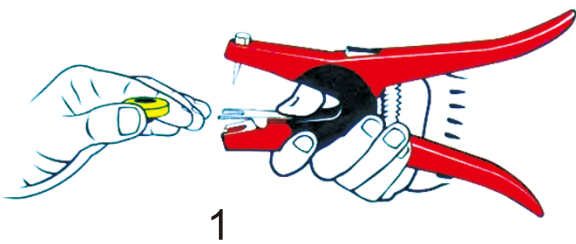

Physical Parameter

Size	Tag: 99×27×13.6mm/3.9×1.08×0.53inch (L×W×T) Stud: Dia 29×24.8mm/Dia1.15×0.98inch (Item: stud248)
Color	Yellow, other color customized
Antenna Material	PET+ Aluminum Etching
Surface Material	TPU, soft, environmental friendly and non-toxic
Installation	Ear Tag Plier
Operating Temperature	-30℃ ~ +85℃
Operating Humidity	20% ~ 90%RH
Package	Ear tag&stud/set, 100sets/bag,10bags/carton
Customized Service	Laser printing, EPC Pre-written, Color, Laser Printing, Chip&Inlay

Picture

Size

Installation

 Application

- Livestock animal identification
- Sheep, pigs and dog's tracking
- Intelligent cow management