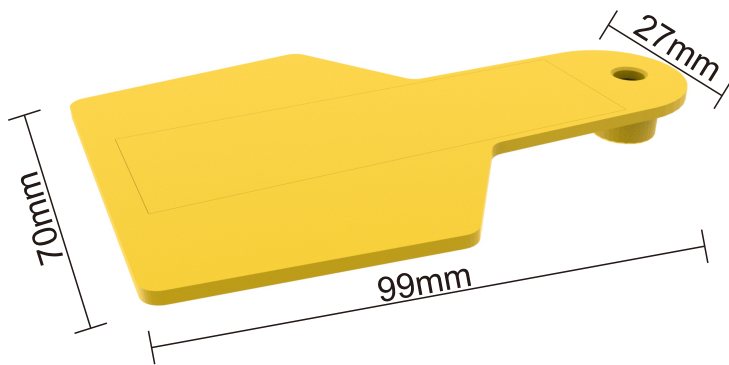

SPECIFICATION

Product name: RFID Animal Ear Tag

Item No.: LDR-2799A

Version: V1.0

Date: 2019.11.12

Tel: +86-755-89379391

Fax: +86-755-89379456

E-mail: sales@leadercolor.com

www.leadercolor.com

Add: 2F, Building A11, No.6 Xinfeng Road, Taizhong Industrial Zone, Longgang District, Shenzhen China 518172

Quick Details

LDR-2799A UHF RFID Ear Tag is shaped in square with water-permeable cap which ensures tamper proof function and outflow of water and blood to avoid animal ear infection. It is designed for livestock management which is effective to keep tracking of livestock, such as cows, sheeps and deers. It helps ranchers to manage their sheeps easily and time-saving, not only on counting sheep numbers, but also record their vaccine, growth, weight and so on.

RFID Parameter

Model No.	LDR-2799A
Type	Passive UHF RFID Animal Tag
Protocol	ISO/IEC 18000-6C, EPC Class1 Gen2
Frequency	Worldwide 840-960Mhz
Chip	Ucode 7
Memory	EPC 128bits/ TID 96bits / User 0bits
Read&Write	Supported
Data retention	10years
Read Range	5-10meters adjustable(long range fixed reader)
	50cm (handheld reader)
Anti-collision	Support multiple tags reading

Physical Parameter

Size	Tag: 99×27×13.6mm/3.9×1.08×0.53inch (L×W×T) Stud: Dia 29×24.8mm/Dia1.15×0.98inch (Item: stud248)
Color	Yellow, other color customized
Antenna Material	PET+ Aluminum Etching
Surface Material	TPU, soft, environmental friendly and non-toxic
Installation	Ear Tag Plier
Operating Temperature	-30℃ ~ +85℃
Operating Humidity	20% ~ 90%RH
Package	Ear tag&stud/set, 100sets/bag,10bags/carton
Customized Service	Laser printing, EPC Pre-written, Color, Laser Printing, Chip&Inlay