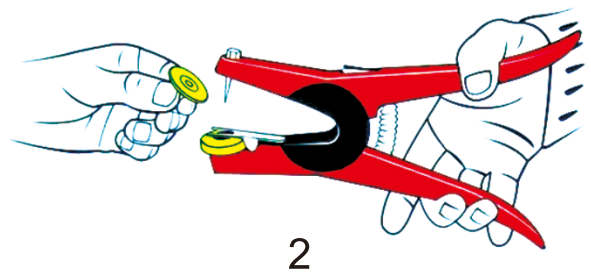

Physical Parameter

Size	Tag: 99×27×13.6mm/3.9×1.08×0.53inch (L×W×T) Stud: Dia 29×24.8mm/Dia1.15×0.98inch (Item: stud248)
Color	Yellow, other color customized
Antenna Material	PET+ Aluminum Etching
Surface Material	TPU, soft, environmental friendly and non-toxic
Installation	Ear Tag Plier
Operating Temperature	-30℃ ~ +85℃
Operating Humidity	20% ~ 90%RH
Package	Ear tag&stud/set, 100sets/bag,10bags/carton
Customized Service	Laser printing, EPC Pre-written, Color, Laser Printing, Chip&Inlay

Picture

Size

Installation

 Application

- Livestock animal identification
- Sheep, pigs and dog's tracking
- Intelligent cow management